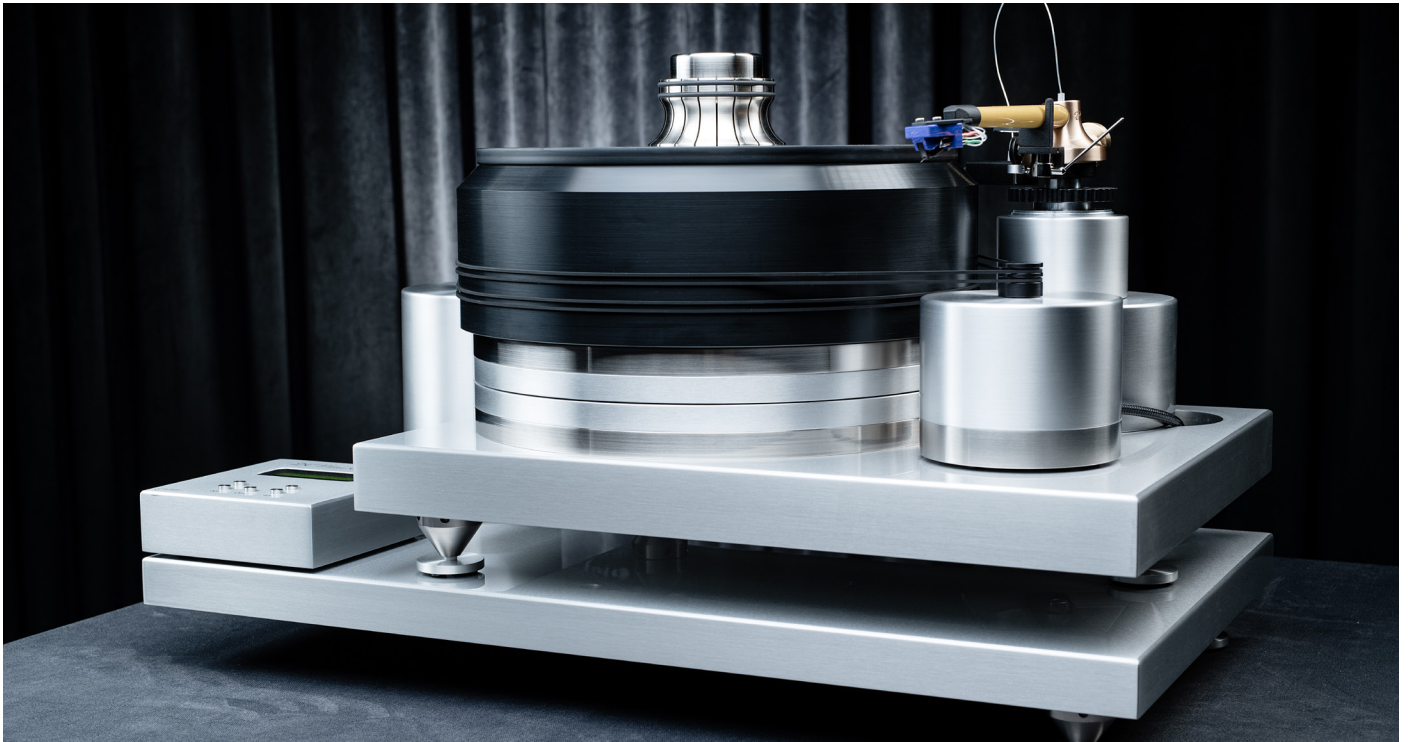

Standard

Standard Line	63 900 PLN
Standard MAX <i>(including motor controller integrated with a plinth, extra tower armbase)</i>	73 900 PLN
Standard MAX Supreme	131 900 PLN

Standard Line Upgrade

Glass mat for Standard (10mm)	1 890 PLN
Extra tower armbase for Standard <i>(with armboard)</i>	5 490 PLN