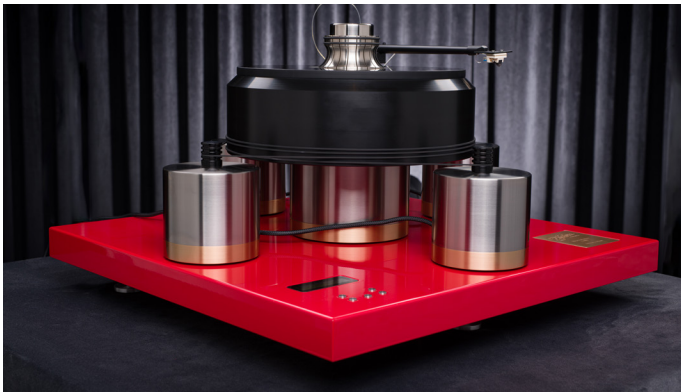

Reference

Reference Line *(matt black or silver plinth; including Reference Power Supply)*

145 900 PLN

Reference Line *(black high gloss plinth; including Reference Power Supply)*

149 900 PLN

Reference Line Upgrade

Glass mat for Reference (10mm)

1 890 PLN

Extra tower armbase for Reference

10 900 PLN